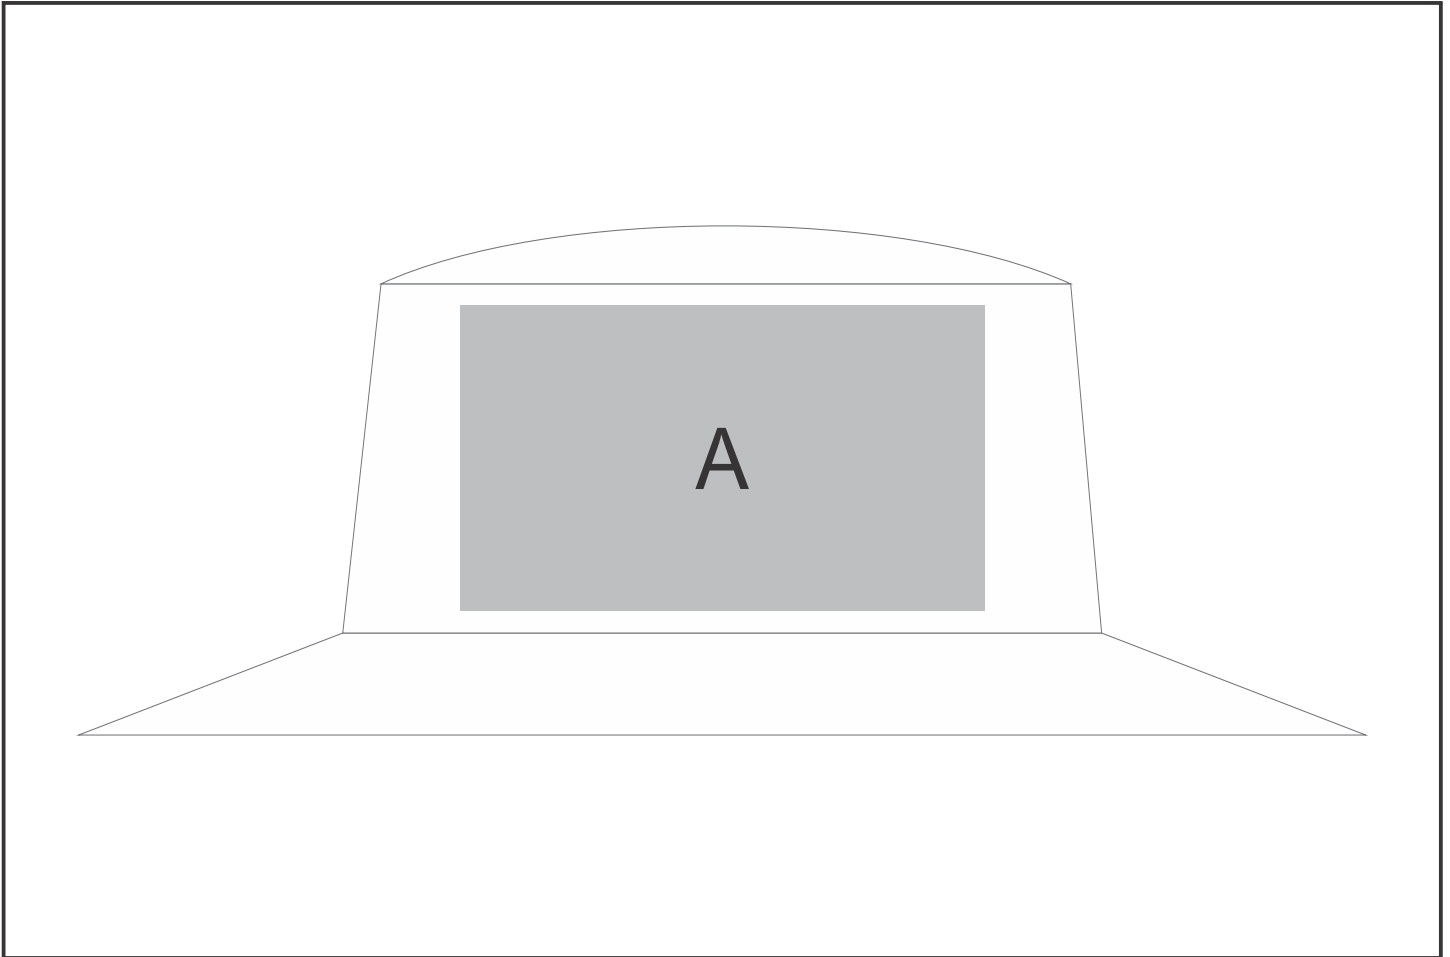

ALT-PTS

Revo Pantsula Hat - White

Need to know:

Branding Options:

Position	Branding Method (Branding Code)	No. of Colours	Dimension
A	Embroidery (EM-OTHER)	N/A	80mm wide x 60mm high
A	Digital Transfer Caps (DTC-CAP)	Full Colour	110mm wide x 55mm high
A	Silicone (STP-A)	N/A	30mm wide x 30mm high
A	Silicone (STP-B)	N/A	50mm wide x 50mm high
A	Silicone (STP-C)	N/A	80mm wide x 55mm high
A	Silicone (STP-D)	N/A	110mm wide x 40mm high